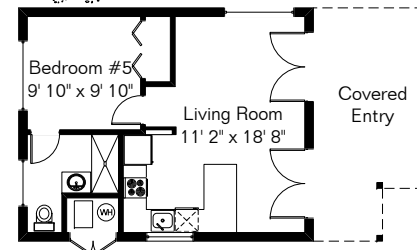

# 4737 N La Rueda

The square footages and room size information are deemed to be reliable but are not guaranteed and should be independently verified.

Main House	4,144 Sq Ft
Guest House 1	767 Sq Ft
Guest House 2	501 Sq Ft
<b>Total Living Area</b>	<b>5,412 Sq Ft</b>
RV Garage	430 Sq Ft

Guest Houses are farther from house than shown

Guest House 1

Guest House 2

Site Visit December 2013

0 ft. 6 ft. 10 ft. 20 ft.

Copyright 2014 Floor Plans First! LLC  
All Rights Reserved.

[www.FloorPlansFirst.com](http://www.FloorPlansFirst.com)