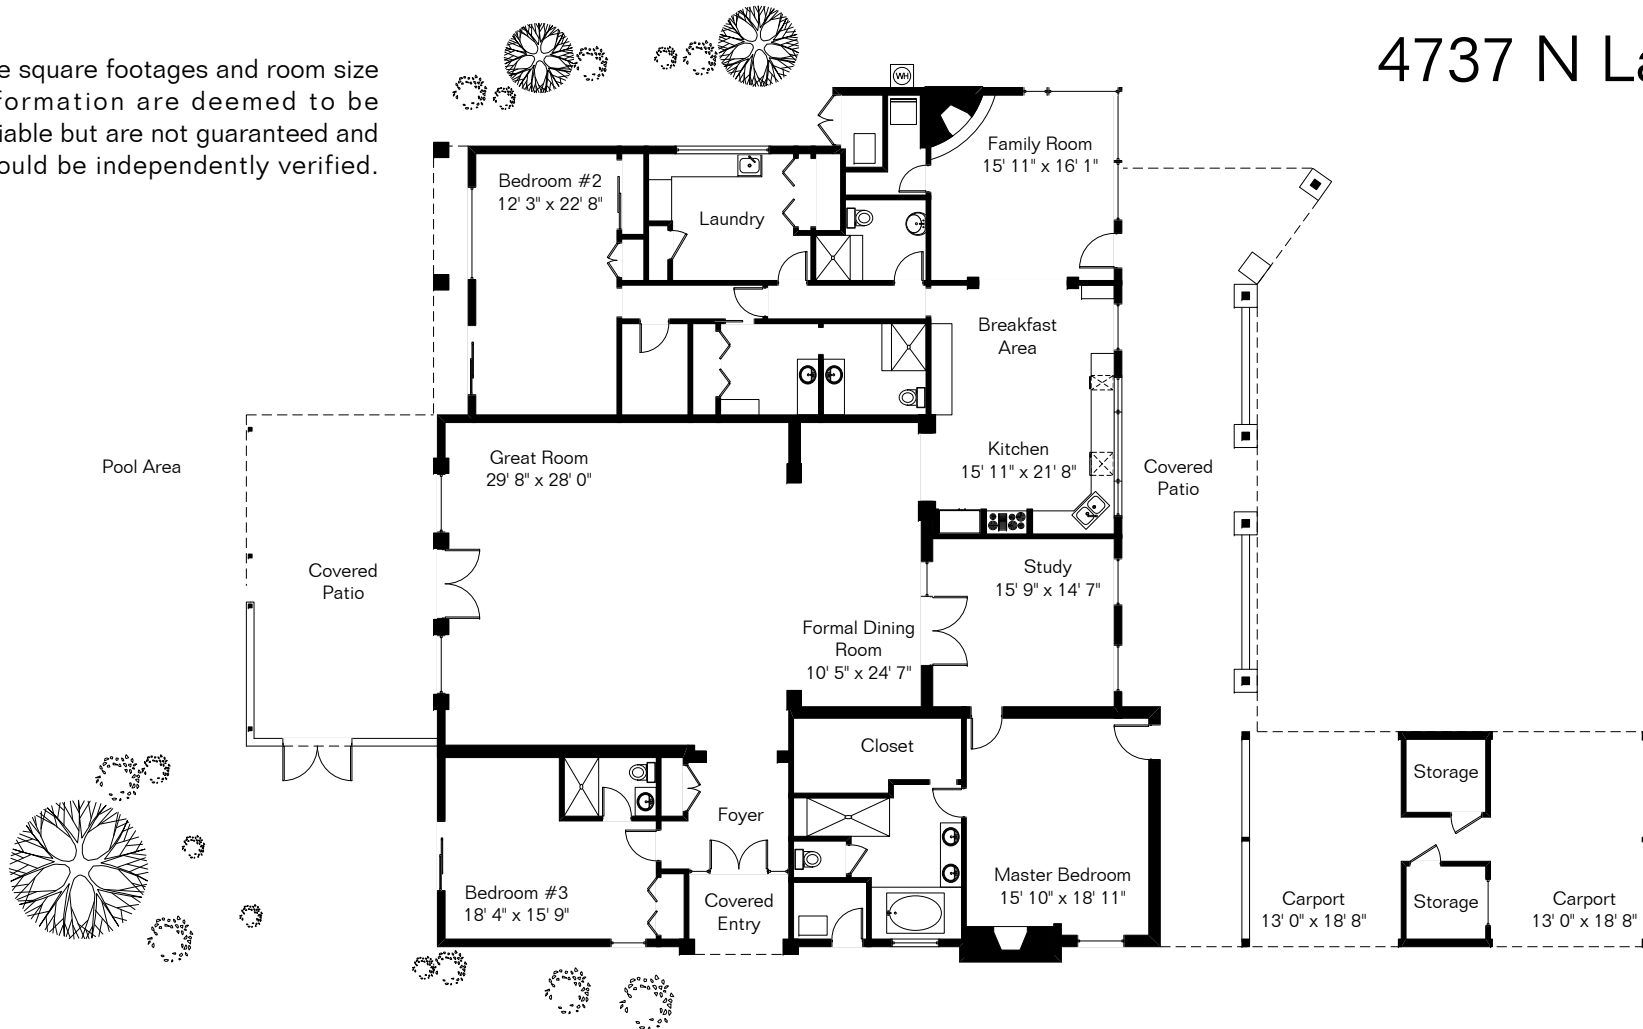

# 4737 N La Rueda

The square footages and room size information are deemed to be reliable but are not guaranteed and should be independently verified.

Main House	4,144 Sq Ft
Guest House 1	767 Sq Ft
Guest House 2	501 Sq Ft
<b>Total Living Area</b>	<b>5,412 Sq Ft</b>
RV Garage	430 Sq Ft

Guest Houses are farther from house than shown

Guest House 1

Guest House 2

Site Visit December 2013

0 ft. 6 ft. 10 ft. 20 ft.

Copyright 2014 Floor Plans First! LLC  
All Rights Reserved.

[www.FloorPlansFirst.com](http://www.FloorPlansFirst.com)