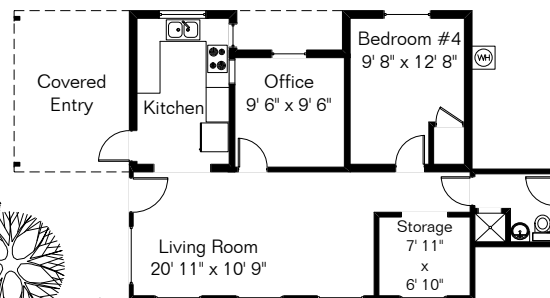

# 4737 N La Rueda

The square footages and room size information are deemed to be reliable but are not guaranteed and should be independently verified.

Main House	4,144 Sq Ft
Guest House 1	767 Sq Ft
Guest House 2	501 Sq Ft
<b>Total Living Area</b>	<b>5,412 Sq Ft</b>
RV Garage	430 Sq Ft

Guest Houses are farther from house than shown

Guest House 1

Guest House 2

Site Visit December 2013

0 ft. 6 ft. 10 ft. 20 ft.

Copyright 2014 Floor Plans First! LLC  
All Rights Reserved.

[www.FloorPlansFirst.com](http://www.FloorPlansFirst.com)